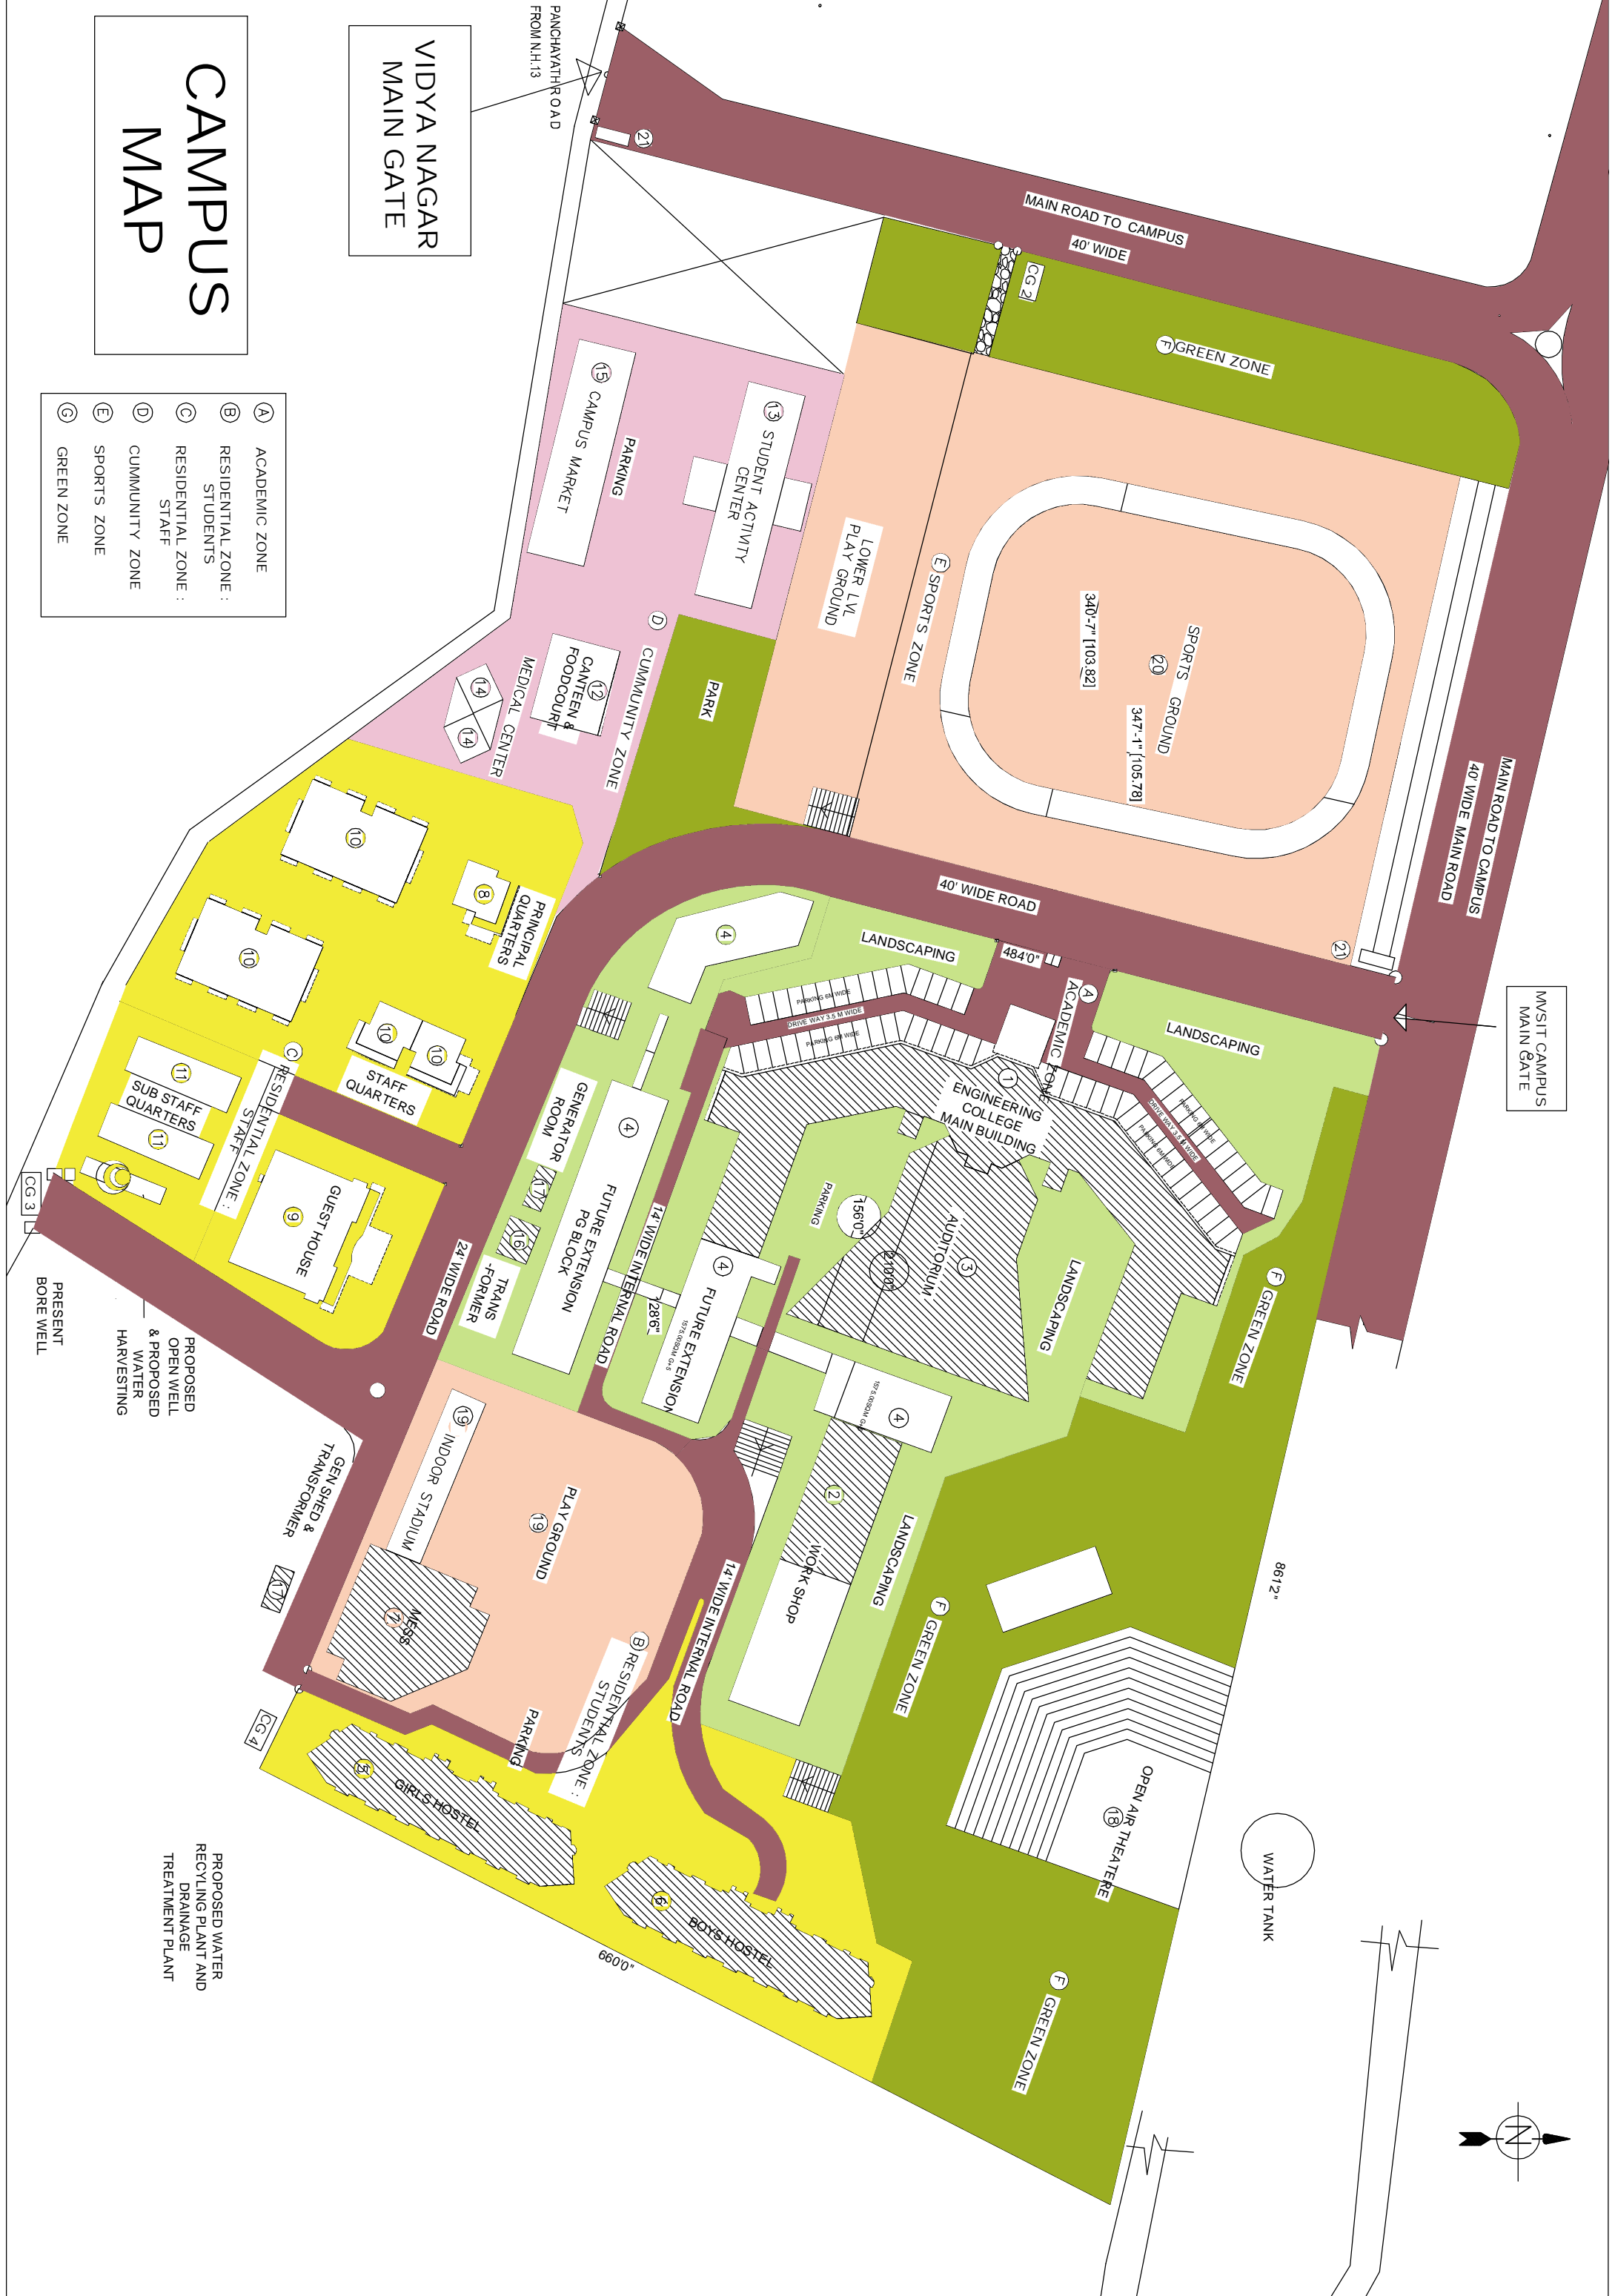

CAMPUS MAP

VIDYA NAGAR
MAIN GATE

PANCHAYATH ROAD
FROM N.H.13

MAIN ROAD TO CAMPUS
40' WIDE

GREEN ZONE

MAIN ROAD TO CAMPUS
40' WIDE MAIN ROAD

MVISIT CAMPUS
MAIN GATE

- (A) ACADEMIC ZONE
- (B) RESIDENTIAL ZONE : STUDENTS
- (C) RESIDENTIAL ZONE : STAFF
- (D) CUMMUNITY ZONE
- (E) SPORTS ZONE
- (G) GREEN ZONE

PROPOSED OPEN WELL & PROPOSED WATER HARVESTING

PROPOSED WATER RECYCLING PLANT AND DRAINAGE TREATMENT PLANT

WATER TANK

OPEN AIR THEATRE

GREEN ZONE

GREEN ZONE

GREEN ZONE

GREEN ZONE

GREEN ZONE

GREEN ZONE

GREEN ZONE

GREEN ZONE

SPORTS GROUND

SPORTS ZONE

LOWER LVL PLAY GROUND

CUMMUNITY ZONE

CAMPUS MARKET

CANTEN & FOODCOURT

STAFF QUARTERS

GUEST HOUSE

BOYS HOSTEL

GIRLS HOSTEL

ENGINEERING COLLEGE MAIN BUILDING

AUDITORIUM